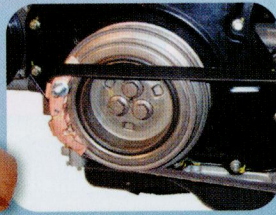

ENGINE & DIESEL TOOLS

UNIVERSAL

Stretchy Belt Installation Tool

One piece only! Change belts quicker!

one tool MADE IN FRANCE

Revolutionary design - One tool installs 85% of all stretchy belts on the market.

Approved by several OEM belt manufacturers.

- Operating range: Ø pulley: 80 - 350 mm
- Average operating time: 2 minutes
- Dimensions: 120 x 30 x 25 mm
- Weight: 250g

$119.95
ET5795