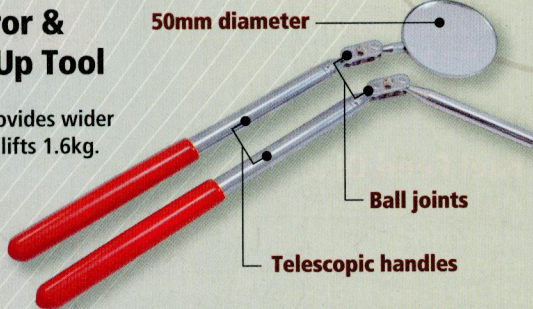

## Professional Circlip Pliers

- Heavy duty, with interchangeable internal & external ends
- Supplied with multiple tips in different sizes | angles

Jaw Opening: 5-22mm

Jaw Opening: 9-45mm

**\$37.95**  
ET8002

NEW!

**\$37.95**  
ET8003

## Telescopic Mirror & Magnetic Pick Up Tool

Large circular mirror provides wider view. Powerful magnet lifts 1.6kg.

**\$16.95**  
ET7032