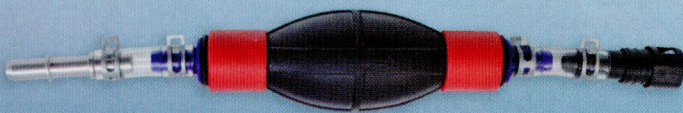

Diesel Injection Priming Tool ETWH101A

$36.95

Essential for priming fuel system after any service work that
disturbs the fuel system to enable the engine to restart.