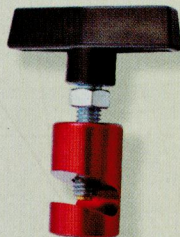

WORKSHOP ESSENTIALS

Air Cushion Bag Set (3 pce)

Hand pump with air control valve.
Gentle on glass, frames and paintwork.
Made from tough reinforced fabric.

Bag sizes:
57 x 190mm,
60 x 180mm
160 x 160mm.

$59.95
DA6928

Auto Body Clip Removal Plier

Tapered forks slide under most types of auto body clips.

$34.95
ET5079

Professional Circlip Pliers

- Heavy duty, with interchangeable internal & external ends
- Supplied with multiple tips in different sizes | angles

Jaw Opening: 5-22mm

Jaw Opening: 9-45mm

$37.95
ET8002

NEW!

$37.95
ET8003

Telescopic Mirror & Magnetic Pick Up Tool

Large circular mirror provides wider view. Powerful magnet lifts 1.6kg.

$16.95
ET7032

High Tension System Testers

$16.95
DA1291

Bonnet Strut Support Clamp

$19.95
ET0042

Mini Panel Removal Set

Great for removing small or fine facia trim and bezels from dashboards, air vents, door panels, and much more. Made from impact resistant high quality nylon.

$29.95
DA5215

Universal Wiper Arm Puller

With bonus tool for unblocking / redirecting washer jets

NEW!
$39.95
ET5098

Tail Pipe Expanders

Internal design operates with simple wrench. Standard equipment for all tail pipe expanding.

Small

Work range: 1-1/8" to 1-3/4" (29-44mm)

$24.95
DA6101

Medium

Work range: 1-1/2" to 2-1/2" (38-64mm)

$32.95
DA6103

Large

Work range: 2-3/8" to 3-1/2" (54-89mm)

$54.95
DA6105

Flexible Hose Clip Driver (17 pce)

- Locking end locks bits / sockets onto driver, so they don't come off in the engine bay!
- 1/4" sockets: 5, 6, 7, 8, 10mm
- Bits: PH1, PH2, Slotted - 4, 6.5mm, Torx - T10, T15, T20, T25, T27, T30

$39.95
ET0170

Magnetic Spanner Rack

Composite sharks teeth spanner rack with magnetic strips. Two piece 385mm and 425mm lengths, holds up to 20 spanners.

$19.95
ETWR02

Magnetic Spanner Rack