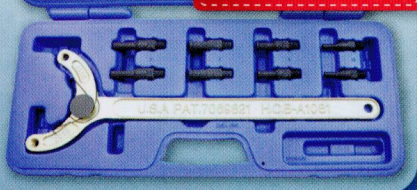

**Adjustable Camshaft  
Pulley Holding Tool**

**ET1081**

**\$149.95**

For use on all kinds of engines.  
Grooved pins hold the camshaft  
pulley stationary while loosening  
and tightening the center shaft bolt.  
Applications: Benz, BMW, Ford,  
Mitsubishi, Honda, VW, Audi,  
Nissan, Volvo & Toyota.