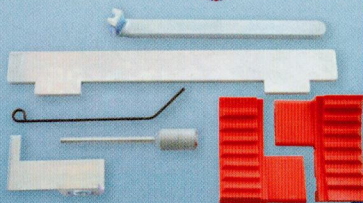

Timing Tool Catalogue Volume 3.0 out now

Updated with
essential new tools

Available at www.endeavourtools.com.au

automotive specialty tools
engine timing tools
Catalogue

Largest range
in Australia

TIMING TOOLS

**HOLDEN
ASTRA**

ET0207
1.6 | 1.8 16v Z & A

$124.95

Applications: Astra G | H, Corsa-D | Cruze |
Insignia | Vectra-C | Zafira-B (03-11)
Fiat Croma | Alfa Romeo 159

Engine Codes: Alfa / Fiat: 939A4.000
GM: 1.6 Z16LEL | Z16LER (07-12) | Z16LET
(03-06) | Z16XE1 (04-12) | Z16XEP (06-10)
| Z16XER (01-12) | A16XER (06-08) | 1.8
Z18XER (06-08) | A18XER (08-11) | 2HO /
A18XEL | 1.8 2HO (Z18XER) (09-12)

Made in UK