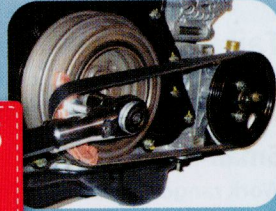

**\$179.95**  
ET1428

**Diesel Injector  
Nozzle Tester**

- Test injector nozzles for  
opening pressure  
and leakage spray patterns.
- Supplied with transparent  
tank and filter and two  
connecting pipes M12 and M14.
- Pressure range: 0 - 600 Bar

# ENGINE & DIESEL TOOLS

UNIVERSAL

Stretchy Belt Installation Tool

One piece only! Change belts quicker!

one tool MADE IN FRANCE

Revolutionary design - One tool installs 85% of all stretchy belts on the market.