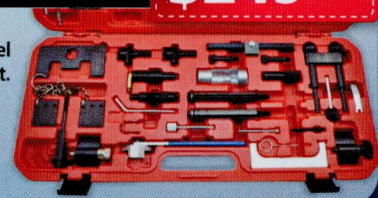

Applications:

Audi : A4, A6, A8, All (97-04)  
VW : Passat (98-04)

**Mercedes Engine /  
Transmission  
Dipstick Set  
(4 pce)**

**\$89.95**  
ET1445

NEW!

**Diesel Injection  
Leak Back Master Kit**

- Measures return fuel flow on diesel vehicles  
with up to 6 cylinders to identify faulty injectors.
- Includes adaptors for Bosch, Delphi, Denso  
injectors.

**\$179.95**  
ET1428

**Diesel Injector  
Nozzle Tester**

- Test injector nozzles for  
opening pressure  
and leakage spray patterns.
- Supplied with transparent  
tank and filter and two  
connecting pipes M12 and M14.
- Pressure range: 0 - 600 Bar