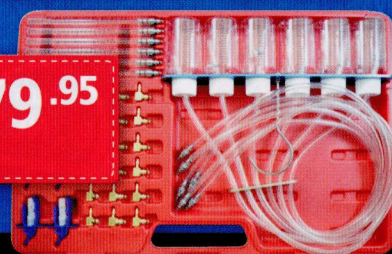

Applications:

Audi : A4, A6, A8, All (97-04)  
VW : Passat (98-04)

**Mercedes Engine /  
Transmission  
Dipstick Set  
(4 pce)**

**\$89.95**  
ET1445

NEW!

**Diesel Injection  
Leak Back Master Kit**

- Measures return fuel flow on diesel vehicles  
with up to 6 cylinders to identify faulty injectors.
- Includes adaptors for Bosch, Delphi, Denso  
injectors.

**\$179.95**  
ET1428

**Diesel Injector  
Nozzle Tester**

- Test injector nozzles for  
opening pressure  
and leakage spray patterns.
- Supplied with transparent  
tank and filter and two  
connecting pipes M12 and M14.
- Pressure range: 0 - 600 Bar