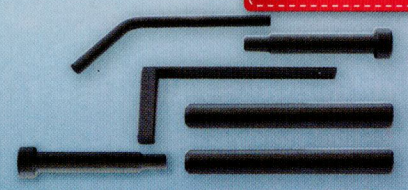

**Adjustable Camshaft  
Pulley Holding Tool**

**ET1081**

**\$149.95**

For use on all kinds of engines.  
Grooved pins hold the camshaft  
pulley stationary while loosening  
and tightening the center shaft bolt.  
Applications: Benz, BMW, Ford,  
Mitsubishi, Honda, VW, Audi,  
Nissan, Volvo & Toyota.

**PEUGEOT**

**ET1655**

**\$52.95**

**1.0 | 1.1 | 1.4 | 1.6 | 1.9  
Timing Pin Kit**

OEM Code

0132Q | 5711TA | 0132R | 4507TB |  
7014TM | 0132X | X1Z | 4507T

**Diesel Injection Priming Tool ETWH101A**

**\$36.95**