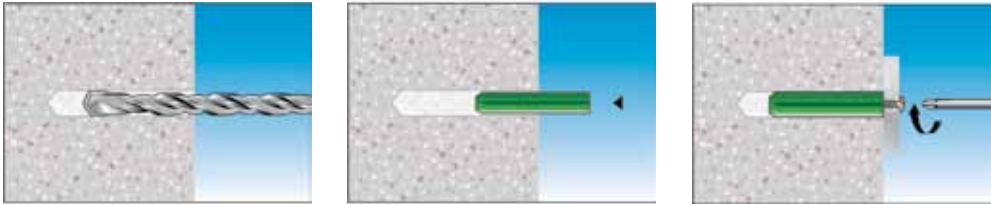

Neat and convenient frame pack

Colour coded to indicate plug size

Description

Ramset™ plastic plugs and spaghetti are inexpensive, traditional expansion plugs for light duty anchoring in concrete, stone, solid brick and solid block. Both may be used with screws. Spaghetti may also be used with nails.

Specification

Material	Plastic
Fixing Method	Fixture Aligned
Setting Method	Rotation/Impact
Anchoring Method	Expansion
Screw Gauges	4.5-6, 8-9, 10-12, 14-16
Drilled Hole Diameters	5mm, 5.5mm (Spaghetti), 6mm, 7mm, 8mm
Plug Lengths	25mm, 32mm, 38mm, 50mm
Spaghetti Roll Lengths	5m, 50m
Roll Plug Lengths	100m
Maximum Fixture Thickness'	
Substrates	Concrete, Stone, Solid Brick, Solid Block

Features & Benefits

- Ramset™ plastic plugs are tapered at one end for quick and easy insertion.
- Ramset™ plastic plugs are available in a neat and convenient frame pack or economical 100m roll.
- Ramset™ cut-to-length spaghetti is available in either 5m or 50m rolls and may be used with either screws or nails.

Installation

1. Drill a hole to the appropriate diameter and depth. Remove the debris with a hand pump, compressed air, or vacuum.
2. Insert the plug/spaghetti into the hole.
3. Screw the screw through the fixture into the plug/spaghetti until fixture is firm against the substrate.